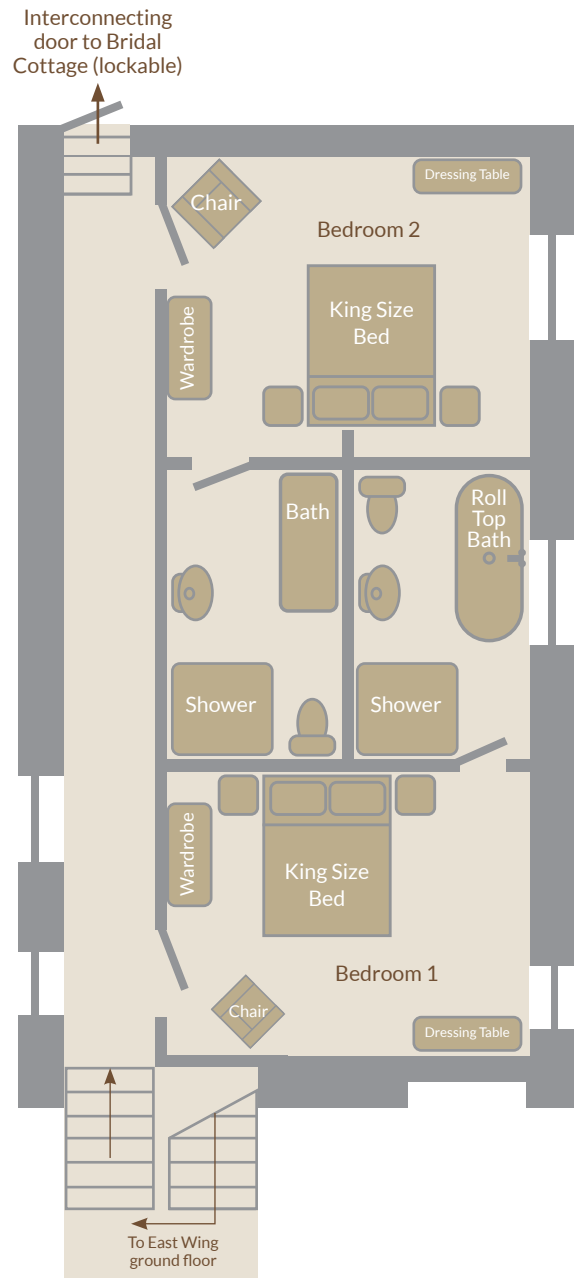

FIRST FLOOR

01539 266590
enquiries@townheadestate.com
www.townheadestate.com
Town Head Estate, Newby Bridge LA12 8NP

townheadestate
follow us on Facebook and Instagram